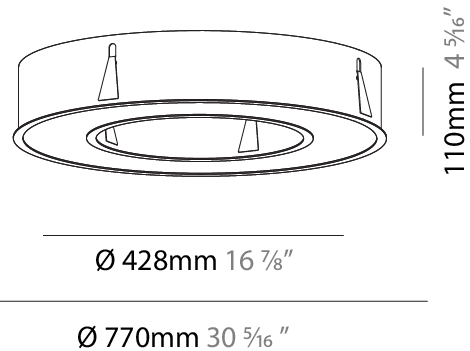

GENERAL

Series: Glorious
Subseries: Glorious
Brand: Prolight
Division: Architectural
Mounting Type: Recessed
Mounting Location: Ceiling
Subcategory: Ambient

PHYSICAL

Shape: Round
Diameter (mm): 770
Diameter (in): 30 ⁵/₁₆
Height (mm): 110
Height (in): 4 ⁵/₁₆
Min. Recessing Depth (mm): 120
Min. Recessing Depth (in): 4 ³/₄
Light Distribution: Direct
Weight (kg): 9.285
Weight (lbs): 20.47
Diffuser: PMMA - Opal or Micro-Prism
Fixture Finish: SSR / BKV / CWI / CRY / HAB / LAG / UFT / ITA / RUA / RUR / MIC / FTG / MYG / TWT / LOD / PUS / FRO / FUP / KIA / POP / BLS / SPG / MEY / GOH / GUM / CHC / COM / ABZ / JAG / OBR / MOS / ROR
Fixture Material: Aluminum
Cut-out Measurements: 760mm / 29 15/16" x 440mm / 17 5/16"

ELECTRICAL

Lamp Type: LED (Zhaga Standard)
Input Wattage (W): 30
Total Output Wattage (W): 24 / 19.2 (3500K)
Dimming: Non-Dimming / Phase Dimming (120Vac only) / 0-10V Dimming
Driver Included: Yes
Driver Location: Integrated
Driver Type: Constant Current - 120 / 277Vac
Driver Class: Class 2
Input Voltage (V): 120 - 277
Constant Current (MA): 350 / 600 (3500K)

LED

Color Temperature (°K): 3000 / 3500 / 4000
Max. Delivered Lumen (lm): 2770 / 2862 / 2920
CRI: >80 CRI
Efficiency (%): 65
Lamp Life (hrs): 50000

OPTICAL

RATINGS AND CERTIFICATIONS

Certified By: Certified for North American Standards
IP rating: IP20

760mm x 440mm
29 15/16" x 17 5/16"

120mm
4 3/4"

10 - 15mm
3/8" - 9/16"