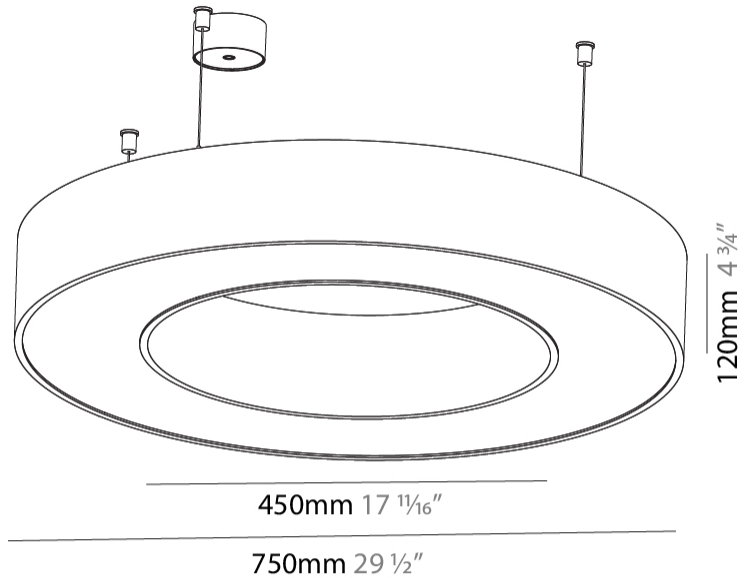

GENERAL

Series: Glorious
Subseries: Glorious
Brand: Prolight
Division: Architectural
Mounting Type: Suspension
Mounting Location: Ceiling
Subcategory: Ambient

PHYSICAL

Shape: Round
Diameter (mm): 750
Diameter (in): 29 1/2
Height (mm): 120
Height (in): 4 3/4
Max. Overall Height (mm): 2120
Max. Overall Height (in): 83 7/16
Light Distribution: Direct
Weight (kg): 7.062
Weight (lbs): 15.56
Diffuser: [PMMA - Opal or Micro-Prism](#)
Fixture Finish: [SSR / BKV / CWI / CRY / HAB / LAG / UFT / ITA / RUA / RUR / MIC / FTG / MYG / TWT / LOD / PUS / FRO / FUP / KIA / POP / BLS / SPG / MEY / GOH / GUM / CHC / COM / ABZ / JAG / OBR / MOS / ROR](#)
Fixture Material: Aluminum

ELECTRICAL

Lamp Type: LED (Zhaga Standard)
Input Wattage (W): 30
Total Output Wattage (W): 24 / 19.2 (3500K)
Dimming: [Non-Dimming / Phase Dimming (120Vac only) / 0-10V Dimming](#)
Driver Included: Yes
Driver Location: Integrated
Driver Type: Constant Current
Driver Class: Class 2
Input Voltage (V): 120 - 277
Constant Current (MA): 350 / 600 (3500K)

LED

Color Temperature (°K): [3000 / 3500 / 4000](#)
Max. Delivered Lumen (lm): 2770 / 2862 / 2920
CRI: >80 CRI
Efficiency (%): 65
Lamp Life (hrs): 50000

OPTICAL

RATINGS AND CERTIFICATIONS

Certified By: Certified for North American Standards
IP rating: IP20